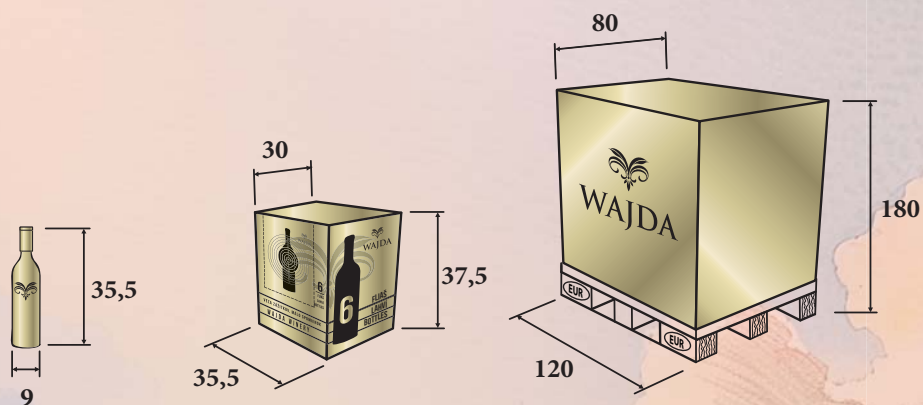

XXL 1,5 L

WAJDA

HEAVENLY WINERY

VARIETY	VOLUME IN LITERS	EAN	EAN OF THE CARTON
Balloon white	1,5	8588009995081	8588009995111
Balloon rose	1,5	8588009995098	8588009995128
Balloon red	1,5	8588009995074	8588009995104

PIECES IN CARTON	CARTON WEIGHT	CARTONS ON LAYER	PIECES ON PALLET
6	48	12	288

BOTTLE WEIGHT	CARTON WEIGHT	CARTON WEIGHT
2,2 kg	13,2 kg	659 kg

Heavenly winery

WAJDA
www.wajda.sk